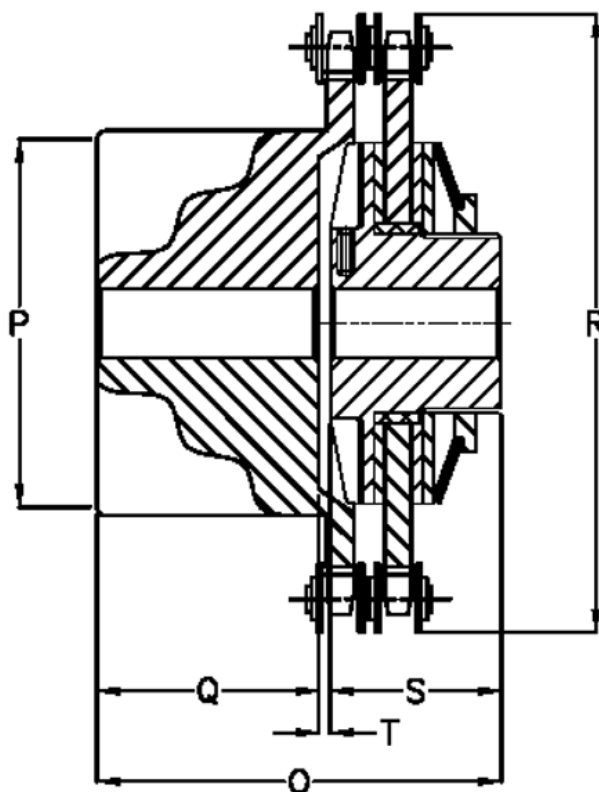

Data Sheet

Article number: 4600407

Description: Securex torque limiter C 40/40
0

Measures

Max angular displacement = 30

Max parallel displacement = 0.20

Max torque Nm = 40

Number of springs = 3

O = 55.0

P = 55

Q = 25.0

R = 75.2

S = 28

T = 2.0